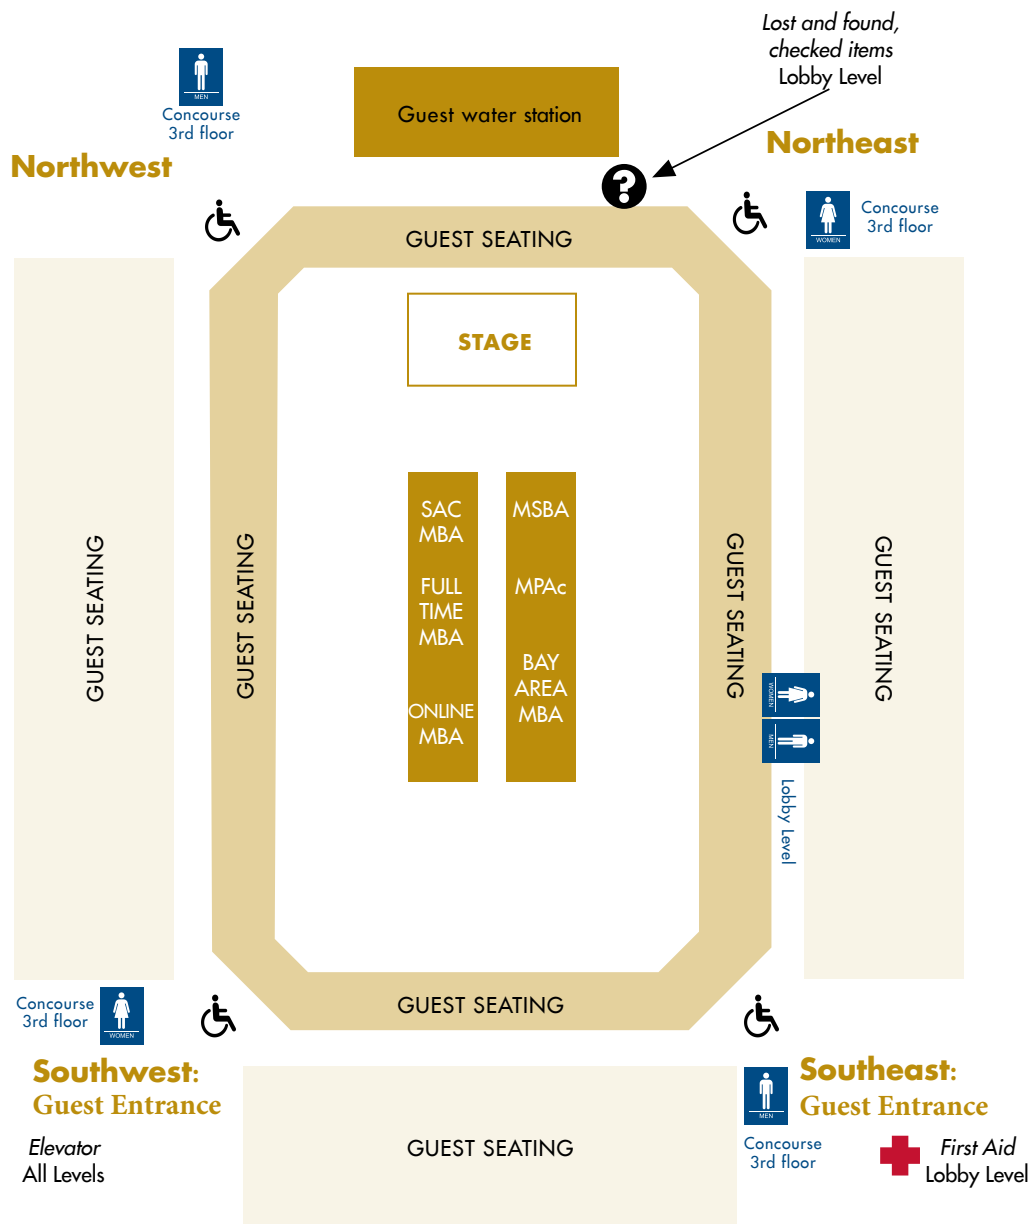

# University Credit Union Center

- 1st floor**— Student Seating ONLY
- 2nd floor/lobby level**— Guest Seating
- 3rd floor/concourse level**— Guest Seating

To Hutchison Field Outside

To Hutchison Field Outside